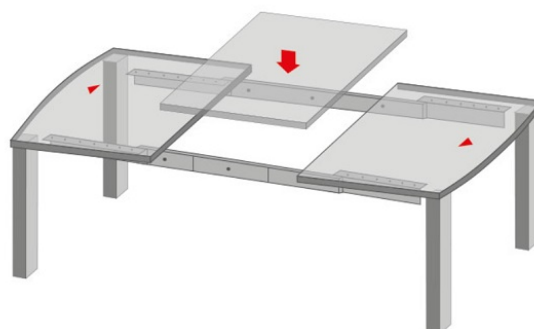

PRODUCT SHEET

Description:

Table Extension Split "S" 1050mm Opening, H 37mm Zinc Pl, Closed Length:740mm, Wing Size:550mm,Total Length When Open:., 1820mm, Load Capacity: 80Kg

Item number:

24.01.041-0

Units	Box	Carton	HS Code	Barcode
Pair		1	8302420090	 5704866086769