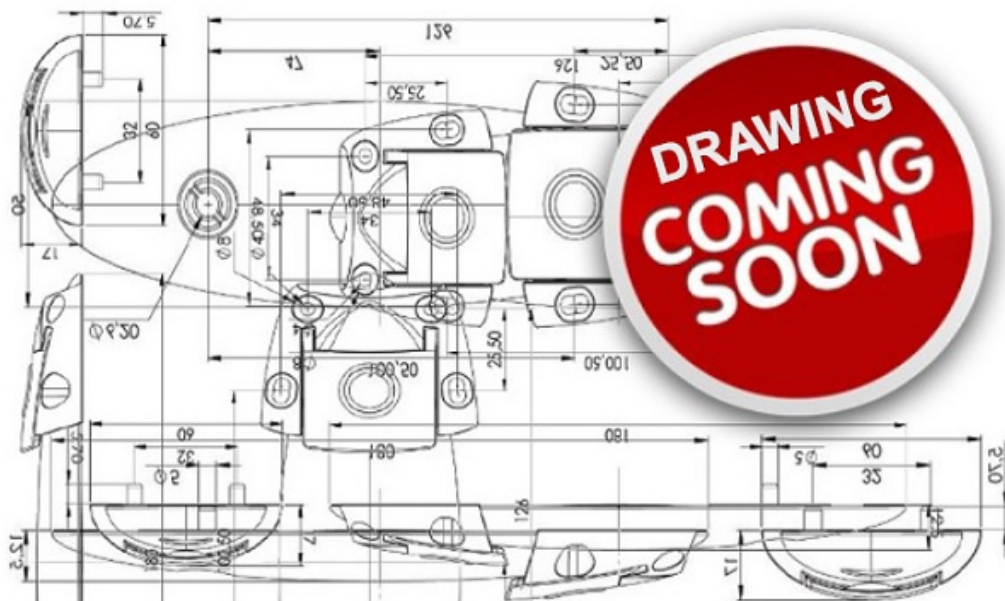

PRODUCT SHEET

Description:

Table Extension Split "S" 1050mm Opening, H 37mm Zinc Pl, Closed Length:740mm, Wing Size:550mm,Total Length When Open:., 1820mm, Load Capacity: 80Kg

Item number:

24.01.041-0

Units	Box	Carton	HS Code	Barcode
Pair		1	8302420090	 5704866086769